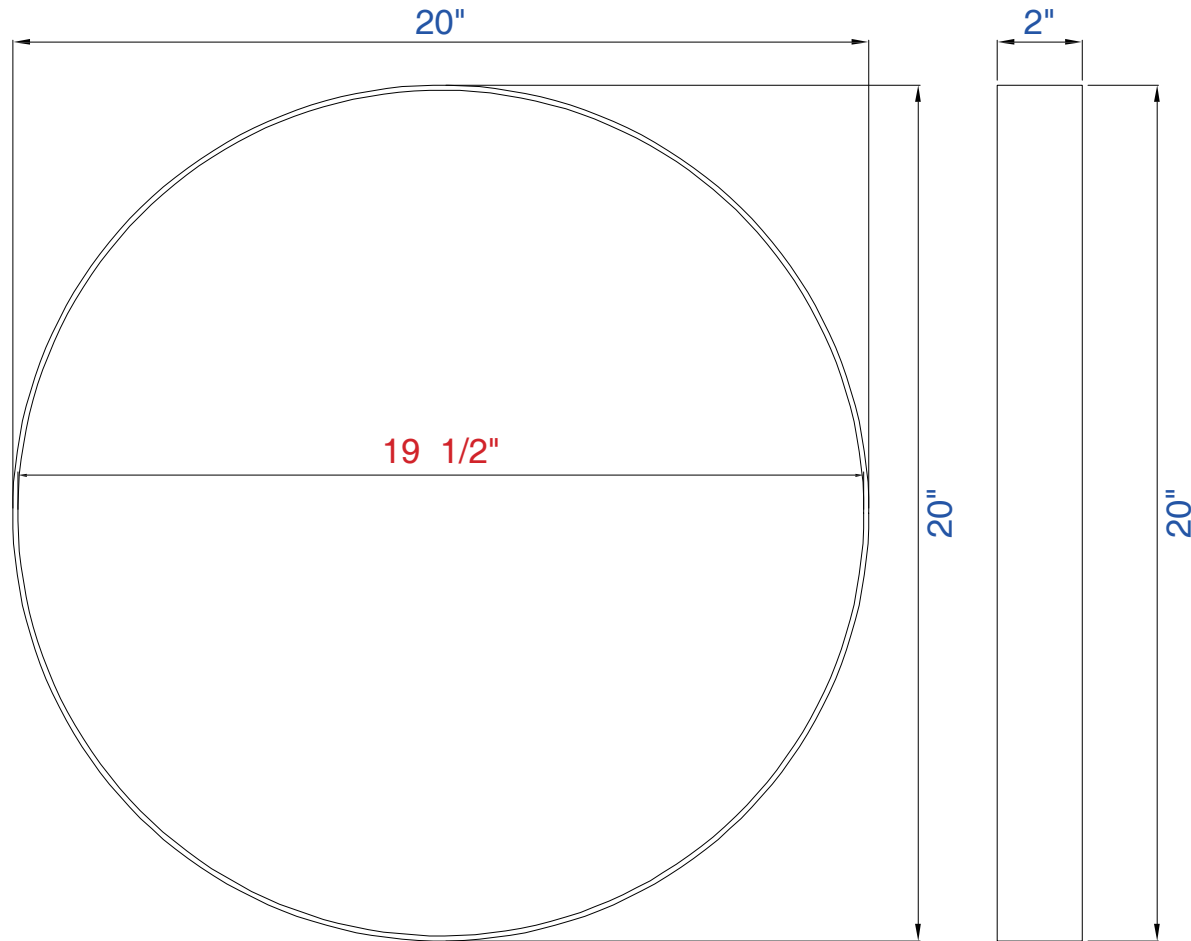

20"

Item Number:

941-M20-BNK

JAMES MARTIN

VANITIES™

Simplicity 20" Mirror

Diagrams with Dimensions
page 01 of 01

500mm

Item Number:

941-M20-BNK

JAMES MARTIN

VANITIES™

Simplicity 500mm Mirror

Diagrams with Dimensions
page 01 of 01